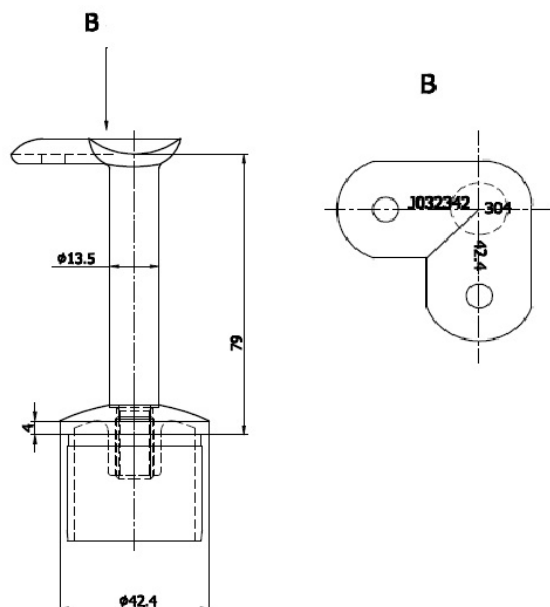

PRODUCT SHEET

Description:

90DG Round Fixed Rail Support,SS304-Brushed,ø42,4x2,0x79mm

Item number:

22.10.406-0

Units	Box	Carton	HS Code	Barcode
Pcs.	2	20	8302419000	
				5704866108522

SISO A/S

Mileparken 11
DK-2740 Skovlunde
Denmark
VAT: DK 24786013